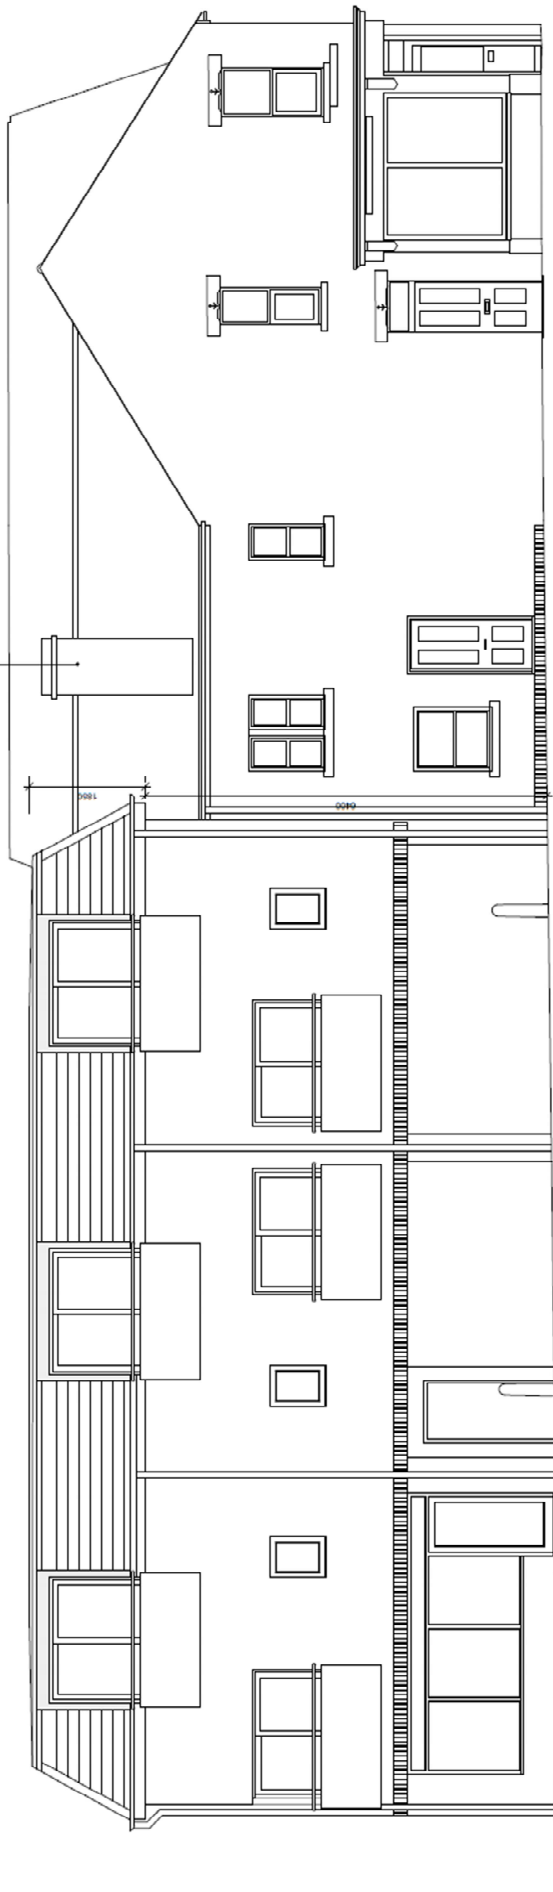

new brick chimney: 900mm square in plan with third course from the top stepped out by 50mm

West Elevation